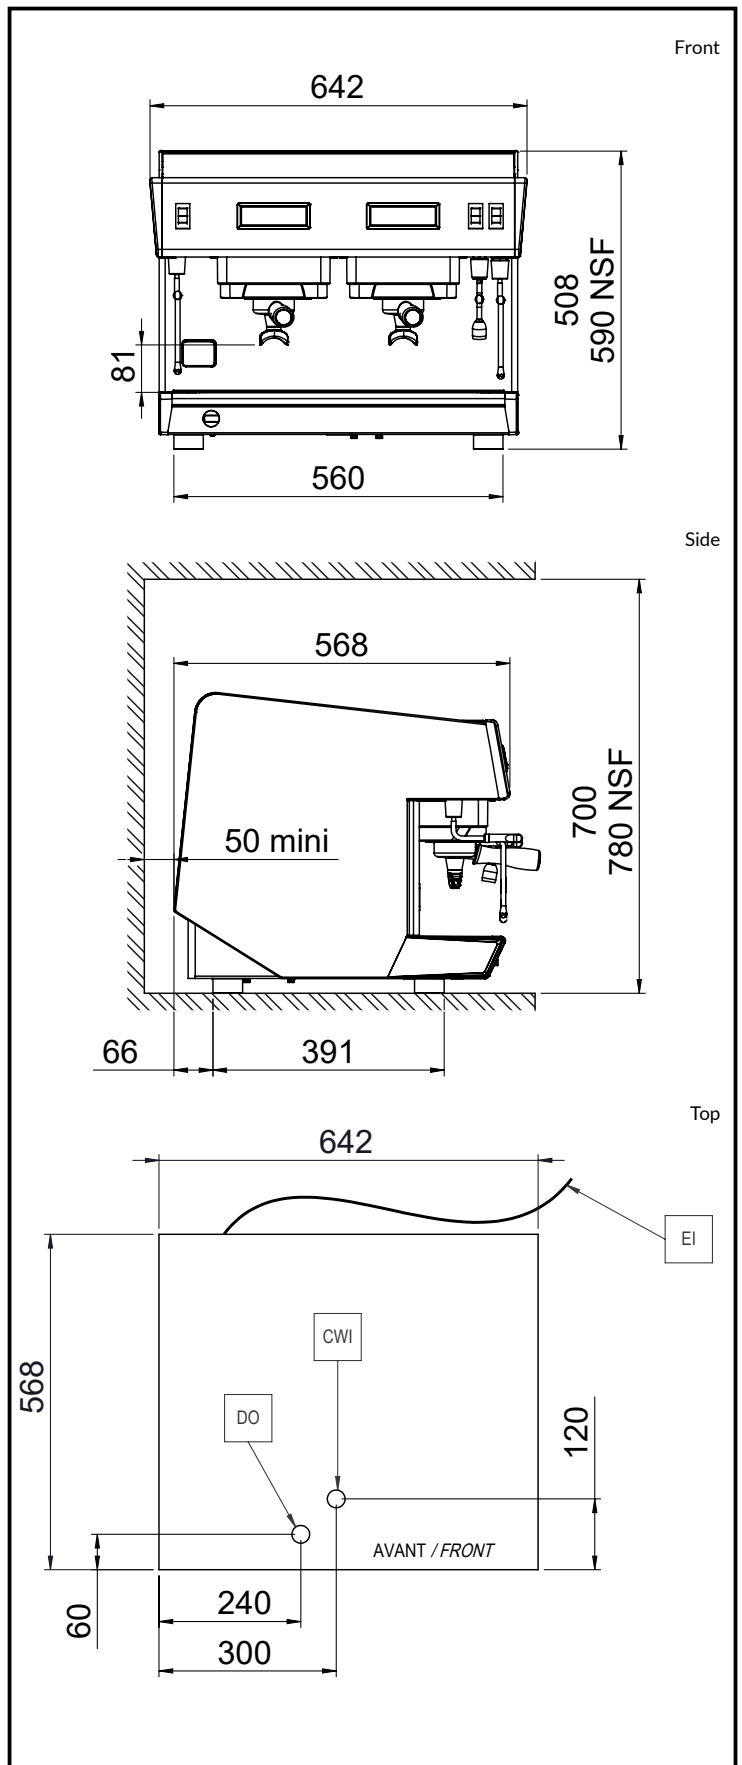

CLASSIC 2 groups

Electric

Supply voltage:

602646
(UCLASSIC2UL) 220 V/1 ph/60 Hz

Electrical power, max: 4.3 kW

Plug type:

Water:

Cold water temperature
(min/max): 5 / 60 °C

Key Information:

External dimensions,

Width: 25 1/4" (642 mm)

External dimensions,

Depth: 22 7/16" (568 mm)

External dimensions,

Height: 20" (580 mm)

External dimensions,

Weight: 121 lbs (55 kg)

Net weight:

121 lbs (55 kg)

Shipping width:

43 5/16" (1100 mm)

Shipping depth:

29 1/2" (750 mm)

Shipping height:

33 1/16" (840 mm)

Shipping weight:

176 lbs (72 kg)

Shipping volume:

0.7 m³

Certifications

The company reserves the right to make modifications to the products without prior notice. All information correct at time of printing.

2024.12.07

Part of Electrolux
Professional
Group

UNIC